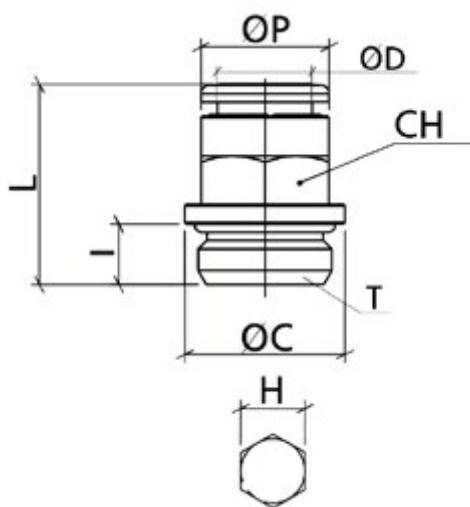

# Data Sheet

Article number: 589OTRC12G02

Description: Metal Push-in fitting, straight,  $\text{Ø}12/\text{G}1/4"$ , w. o-ring  
Type: OTRC12G02, Nickel plated brass

## Measures

= G1/4"	Weight = 28
= 16	
= 19	
= 6.5	
= 30	
= 19	
= 12	
= 6	